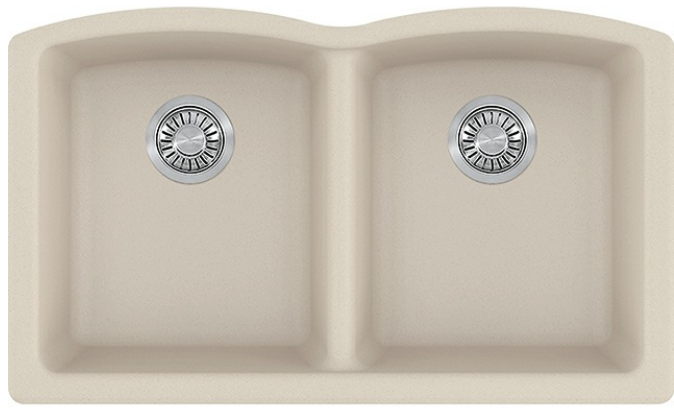

Ellipse ELG120CHA Granite Champagne

Extreme durability meets efficient design in the Ellipse Granite series.

Product Picture

Product Dimensions

Minimum Cabinet Size	36"
----------------------	-----

General Information

Type of Material	Granite
Number of Bowls	2

Article Numbers

FUN#	125.0384.313
US Part Number	ELG120CHA

Technical Drawing